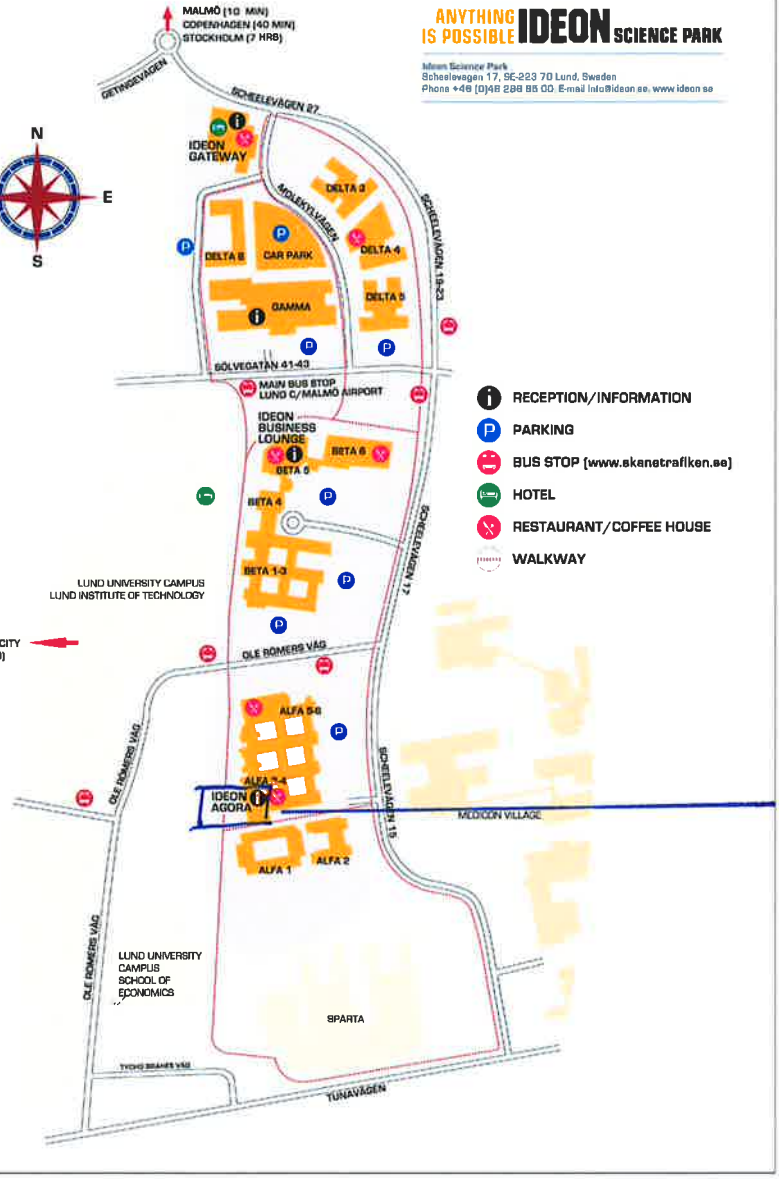

ANYTHING IS POSSIBLE IDEON SCIENCE PARK

- RECEPTION/INFORMATION
- PARKING
- BUS STOP [www.ekanetrafiken.se]
- HOTEL
- RESTAURANT/COFFEE HOUSE
- WALKWAY

Conference venue